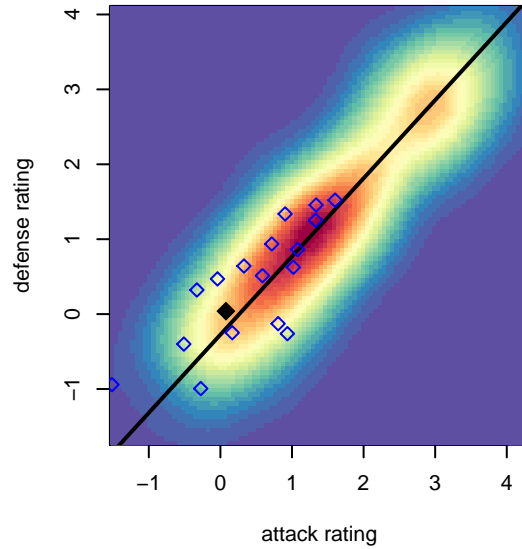

Crossfire OR WUSC Celtic Navy G00

Crossfire Oregon
 West Linn, OR
 G00 total strength=816
 attack=1.08 defense=1.04
 fall league = OPL 2nd Div U14
 spr league = Spr OPL Tabor Div U14

alt names used:
 Crossfire OR Willamette United SC Celtic Navy
 Crossfire OR WUSC Celtic Navy
 Crossfire OR Willamette United SC Celtic Navy
 CROSSFIRE OREGON WUSC GU14 CELTIC
 CROSSFIRE OREGON WUSC CELTIC NAVY
 Crossfire OR Willamette United SC Celtic Navy

Venues played:
 2014 Oswego Nike Cup Bronze U14
 2014 Mt Hood Challenge U14
 2014 REDAPT Cup Silver U14
 2014 OPL Second Division U14
 2014 Directors Cup OPL Silver U14
 2014 Spr OPL Tabor Division U14

Crossfire OR WUSC Celtic Navy G00
 Dots are actual minus expected GF (blue circles) and GA (red triangles).
 Blue line is smoothed change in attack strength. Red is smoothed change in defense strength.

**attack and defense variance (black dot)
relative to other teams
and top 10 in region**

**attack and defense rating
relative to others at age
and all opponents in last 13 months**

Performance relative to 13 month average