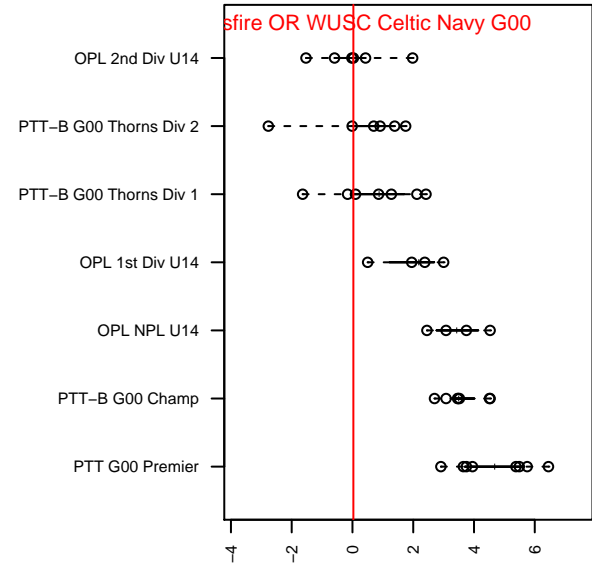

Crossfire OR WUSC Celtic Navy G00

Crossfire Oregon
 West Linn, OR
 G00 total strength=816
 attack=1.08 defense=1.04
 fall league = OPL 2nd Div U14
 spr league = Spr OPL Tabor Div U14

alt names used:
 Crossfire OR Willamette United SC Celtic Navy
 Crossfire OR WUSC Celtic Navy
 Crossfire OR Willamette United SC Celtic Navy
 CROSSFIRE OREGON WUSC GU14 CELTIC
 CROSSFIRE OREGON WUSC CELTIC NAVY
 Crossfire OR Willamette United SC Celtic Navy

Venues played:
 2014 Oswego Nike Cup Bronze U14
 2014 Mt Hood Challenge U14
 2014 REDAPT Cup Silver U14
 2014 OPL Second Division U14
 2014 Directors Cup OPL Silver U14
 2014 Spr OPL Tabor Division U14

Crossfire OR WUSC Celtic Navy G00
 Dots are actual minus expected GF (blue circles) and GA (red triangles).
 Blue line is smoothed change in attack strength. Red is smoothed change in defense strength.

**attack and defense variance (black dot)
relative to other teams
and top 10 in region**

**attack and defense rating
relative to others at age
and all opponents in last 13 months**

Performance relative to 13 month average