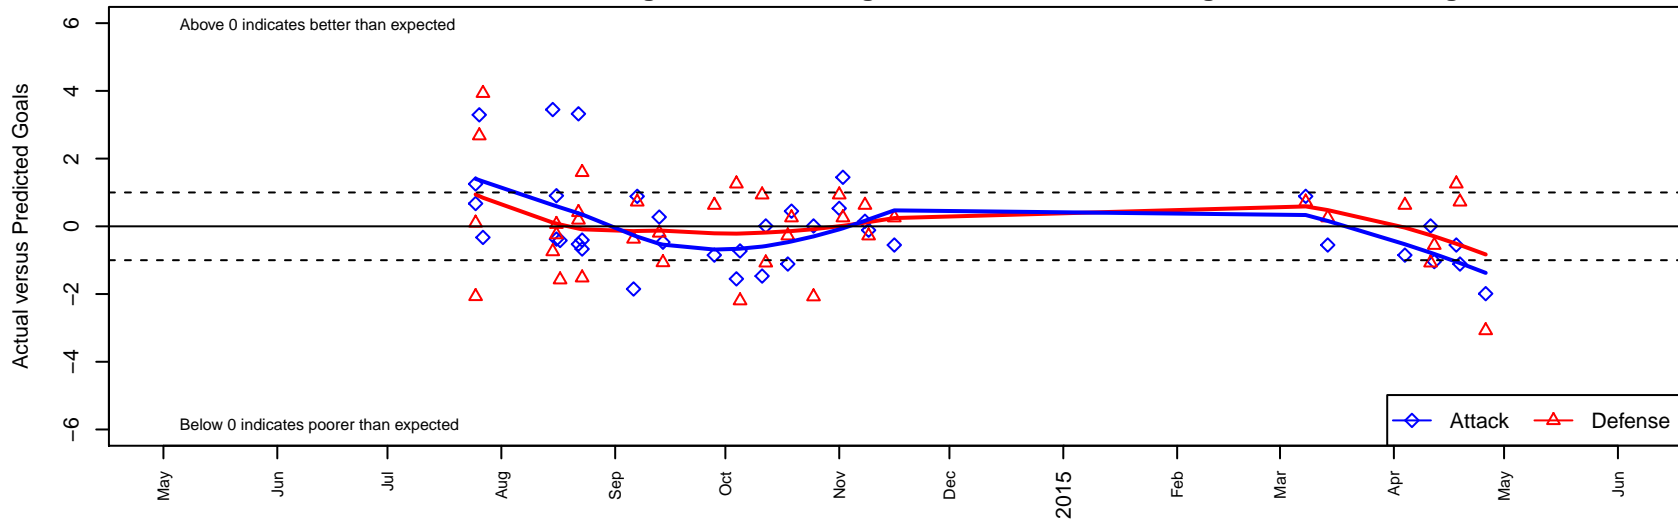

Crossfire OR WUSC Celtic Navy G00

Crossfire Oregon
 West Linn, OR
 G00 total strength=816
 attack=1.08 defense=1.04
 fall league = OPL 2nd Div U14
 spr league = Spr OPL Tabor Div U14

alt names used:
 Crossfire OR Willamette United SC Celtic Navy
 Crossfire OR WUSC Celtic Navy
 Crossfire OR Willamette United SC Celtic Navy
 CROSSFIRE OREGON WUSC GU14 CELTIC
 CROSSFIRE OREGON WUSC CELTIC NAVY
 Crossfire OR Willamette United SC Celtic Navy

Venues played:
 2014 Oswego Nike Cup Bronze U14
 2014 Mt Hood Challenge U14
 2014 REDAPT Cup Silver U14
 2014 OPL Second Division U14
 2014 Directors Cup OPL Silver U14
 2014 Spr OPL Tabor Division U14

Crossfire OR WUSC Celtic Navy G00
 Dots are actual minus expected GF (blue circles) and GA (red triangles).
 Blue line is smoothed change in attack strength. Red is smoothed change in defense strength.

**attack and defense variance (black dot)
relative to other teams
and top 10 in region**

**attack and defense rating
relative to others at age
and all opponents in last 13 months**

Performance relative to 13 month average