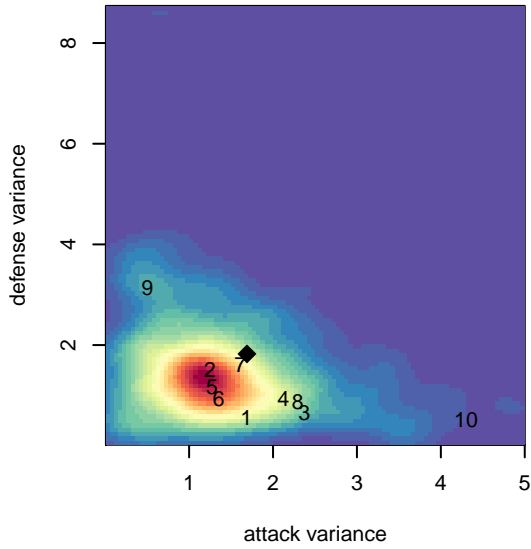

**attack and defense variance (black dot)
relative to other teams
and top 10 in region**