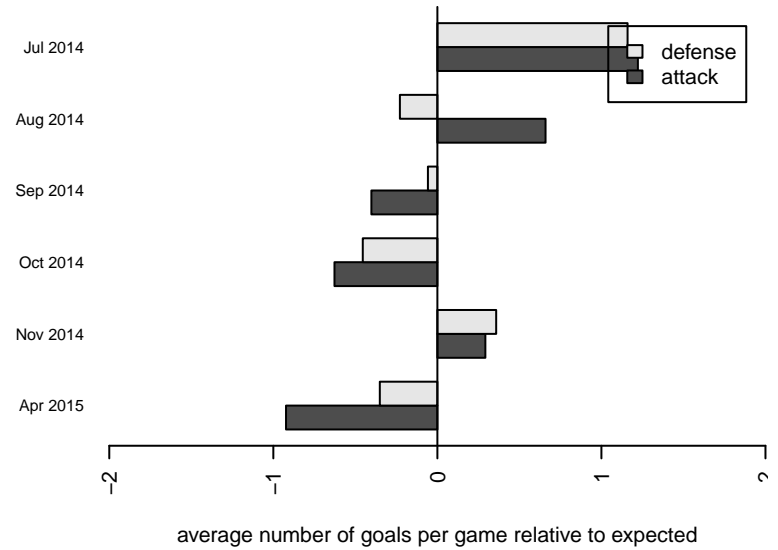

Performance relative to 13 month average