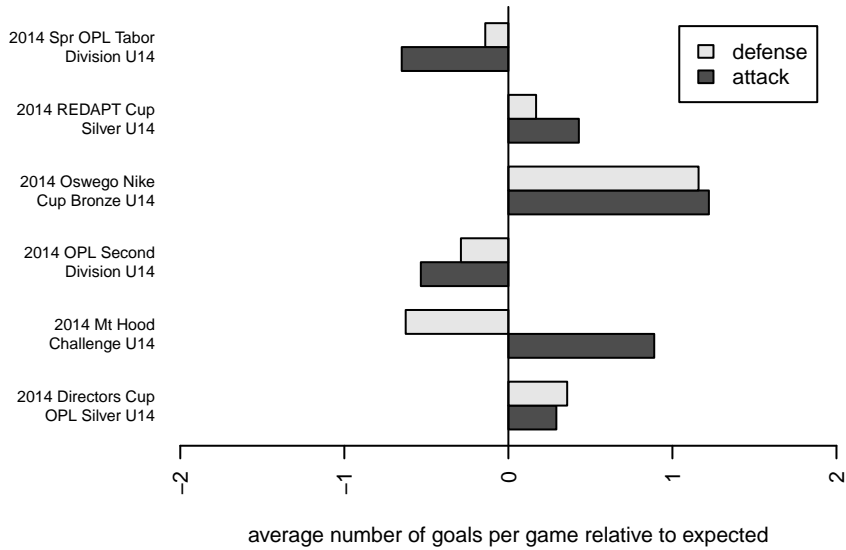

Crossfire OR WUSC Celtic Navy G00
 Dots are actual minus expected GF (blue circles) and GA (red triangles).
 Blue line is smoothed change in attack strength. Red is smoothed change in defense strength.

**attack and defense variance (black dot)
relative to other teams
and top 10 in region**

**attack and defense rating
relative to others at age
and all opponents in last 13 months**

Performance relative to 13 month average